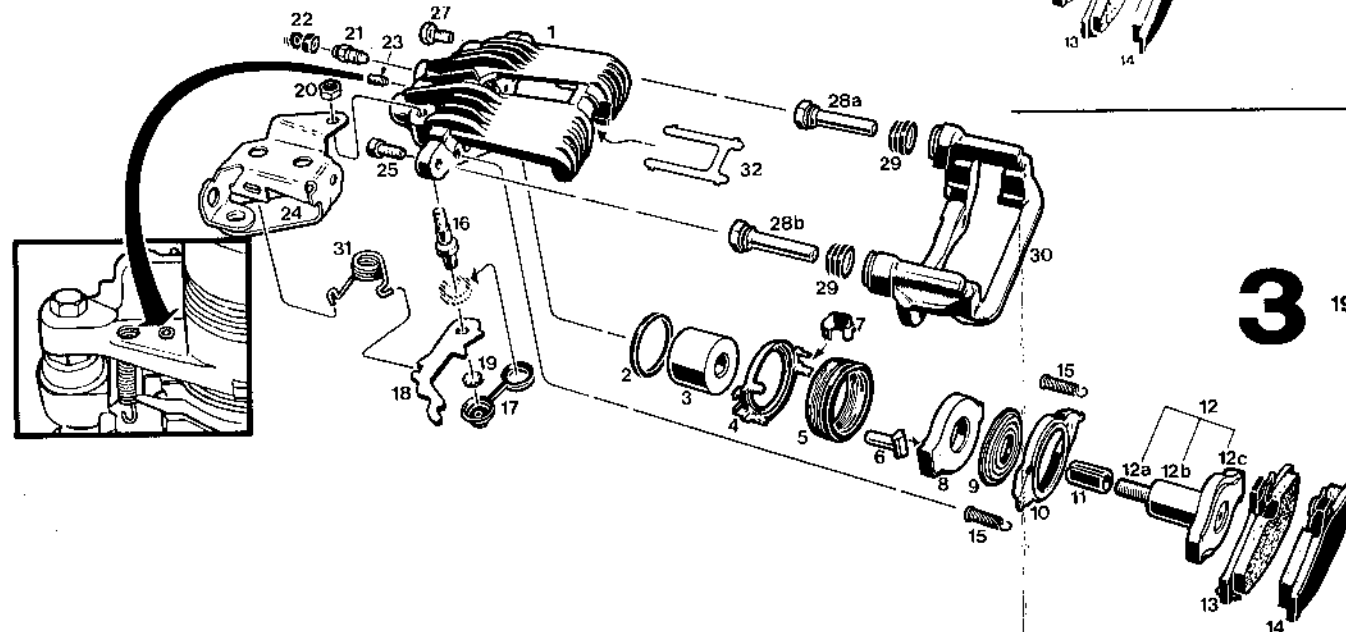

PARKING BRAKE CALIPER FREE TRAVEL

1988 - 'Y' Car (Corvette) 2.7-1.3mm (.106"-.051")

1989 - 'F' Car (Camaro, Firebird, Trans am etc) 3.1-1.5mm (.122"-.059")

1

1988 - CORVETTE

1989-1992 - F-CAR (CAMARO, FIREBIRD, TRANS AM ETC.)

2

3

1993 - F-CAR (CAMARO, FIREBIRD, TRANS AM ETC.)