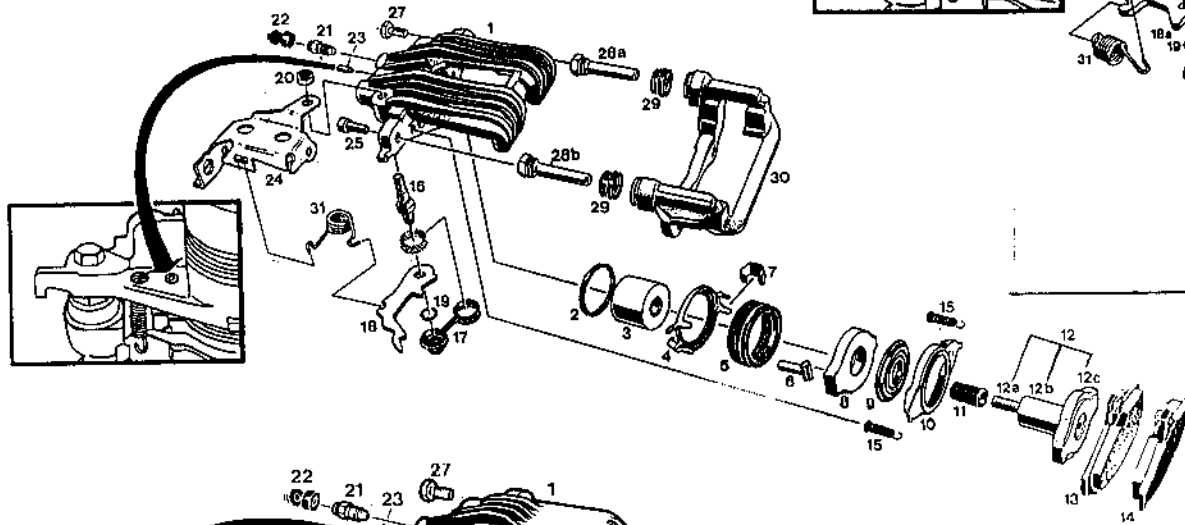

PARKING BRAKE CALIPER FREE TRAVEL

1988 - 'Y' Car (Corvette) 2.7-1.3mm (.106"-.051")

1989 - 'F' Car (Camaro, Firebird, Trans am etc) 3.1-1.5mm (.122"-.059")

1

1988 - CORVETTE

1989-1992 - F-CAR (CAMARO, FIREBIRD, TRANS AM ETC.)

2

3

1993 - F-CAR (CAMARO, FIREBIRD, TRANS AM ETC.)