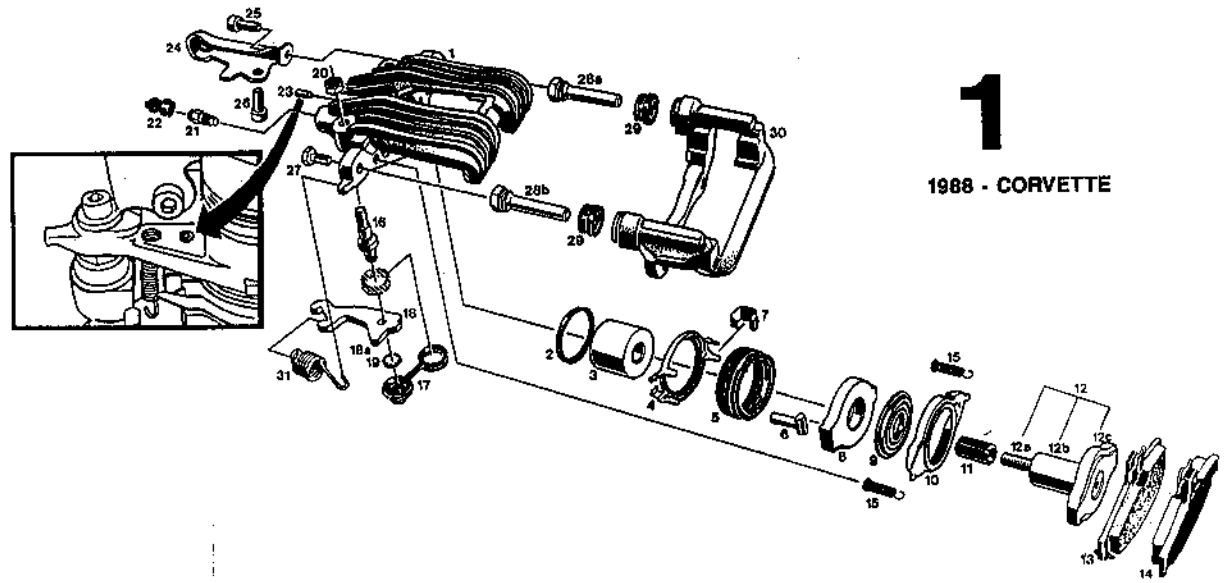

PARKING BRAKE CALIPER FREE TRAVEL

1988 - 'Y' Car (Corvette) 2.7-1.3mm (.106"-.051")

1989 - 'F' Car (Camaro, Firebird, Trans am etc) 3.1-1.5mm (.122"-.059")

1

1988 - CORVETTE

1989-1992 - F-CAR (CAMARO, FIREBIRD, TRANS AM ETC.)

2

3

1993 - F-CAR (CAMARO, FIREBIRD, TRANS AM ETC.)