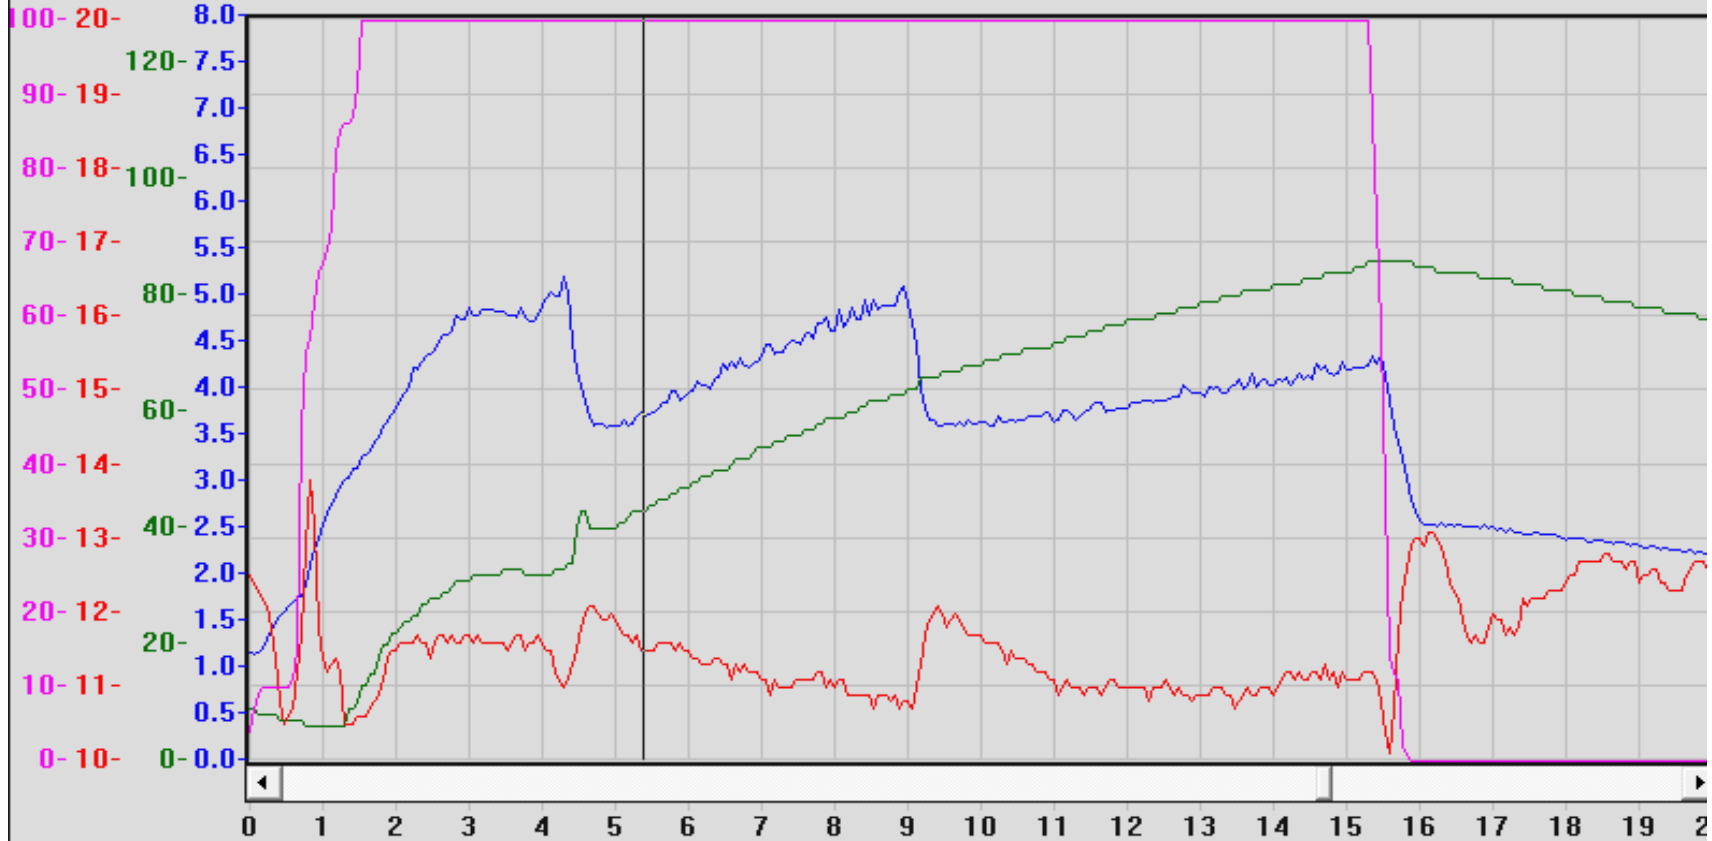

3750 RPM
43 MPH
11.5 AFR
100 % TPS
0:22:20

Performance

217.dat

TPS%

O2 WB AFR

MPH

RPM x1000

0-60 mph:	8.2 sec.	1/8 Mile:	10.6 sec.	1/4 Mile:	16.2 sec.
60 foot:	2.6 sec.		69 mph		86 mph
330 foot:	7.1 sec.				

RunTime: 0:22:15

Seconds