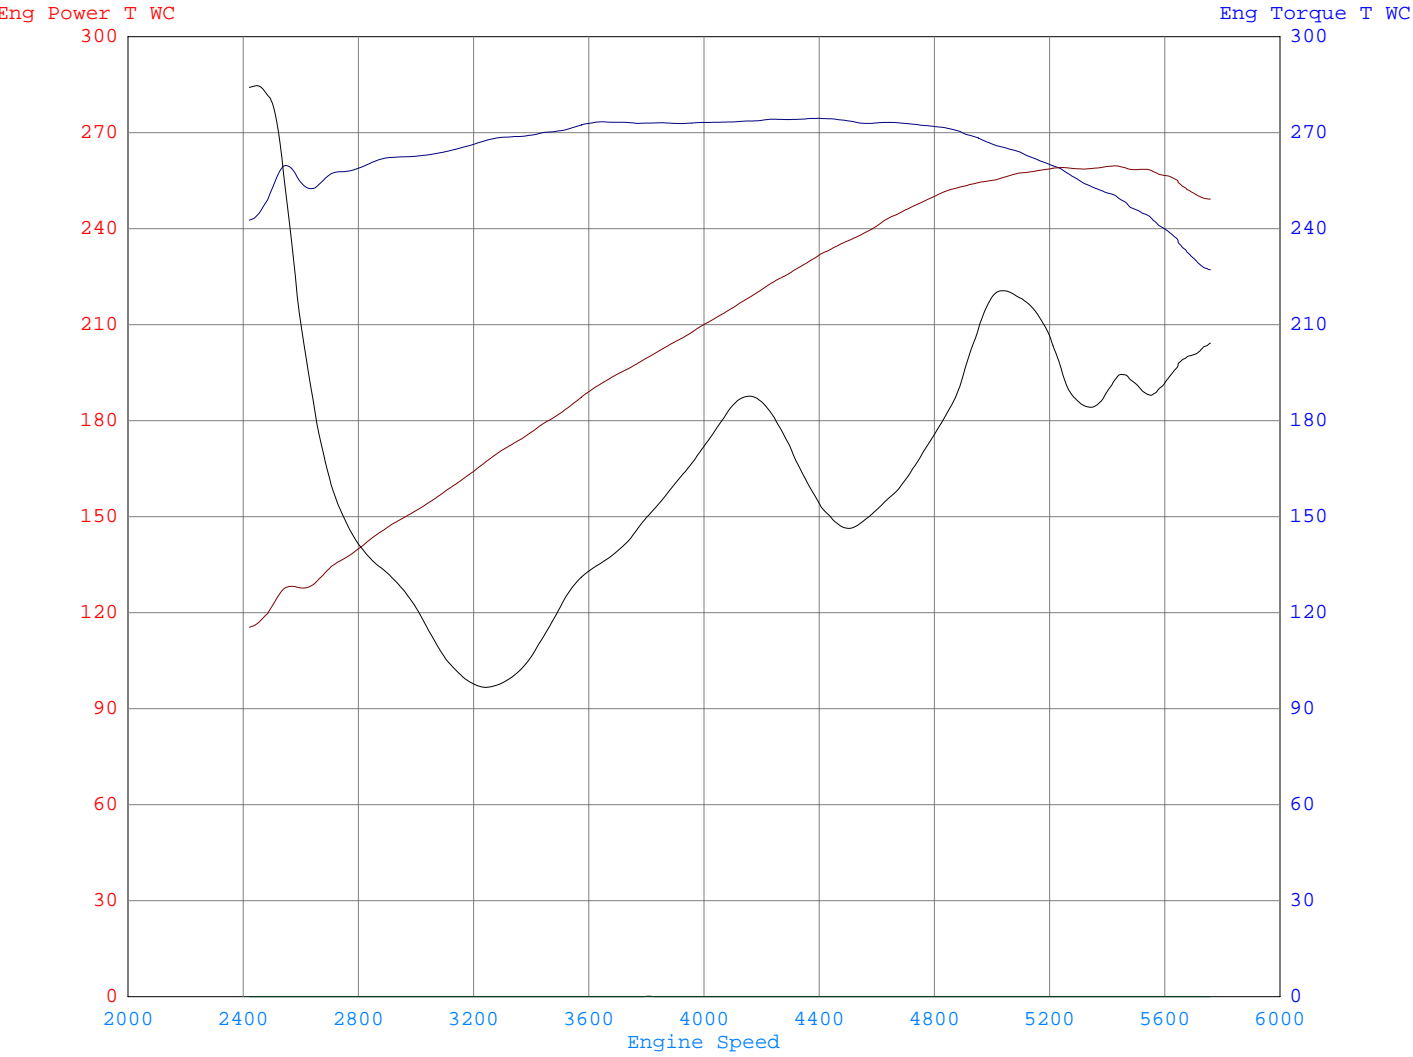

Mustang Dynamometer Test Report

Updates, Documentation & More At
www.MustangDyne.com
Or Call 1-330-963-5400

Enhanced Street Performance, Inc.

12 Beverly Drive,
Sterling, MA 01564
Phone: 1-888-AWD-DYNO / (978) 422-7273 - Fax: (978) 422-7202 /

Date Printed : 2013/06/28 Filter Mode : FIR
Time Printed : 13:17:24 Filter Value : 15

Run#	License	Owner	Acquired	Test Comments
1	432k16	kilgus,	06/23 12:03:08	
2	432k16	kilgus,	06/28 13:09:48	
3	432k16	kilgus,	06/28 13:14:00	

	Min			Max			Avg		
Channel / Run	1	2	3	1	2	3	1	2	3
Eng Torque T WC (Ft-Lb)	175	221	227	275	270	274	252	257	262
Eng Power T WC (HP)	98	122	115	257	253	260	218	211	216
AFR (Ratio)	11.6	11.5	11.3	15.7	13.9	13.8	12.3	12.3	12.3
-15 To +45 (PSI)	-1.1	-1.1	-1.1	0.3	0.0	0.0	-0.4	-0.5	-0.6