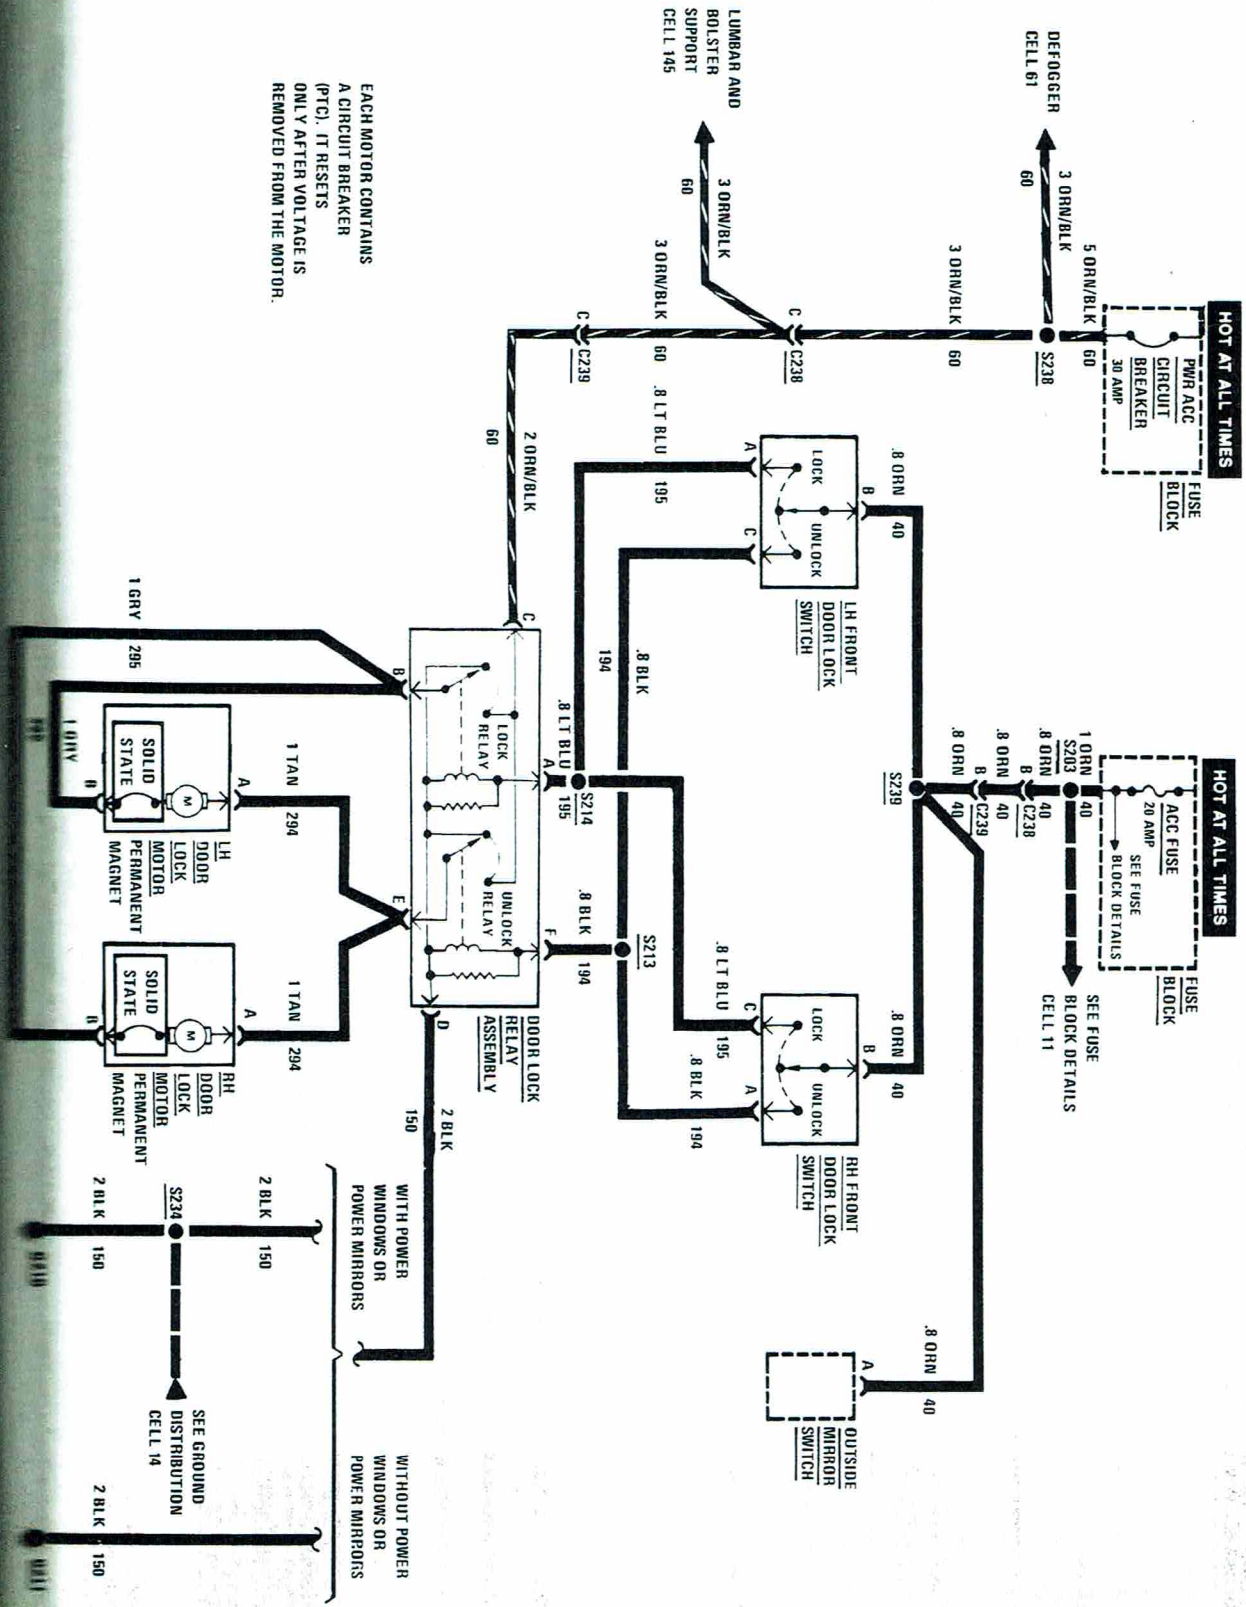

POWER DOOR LOCKS

EACH MOTOR CONTAINS
A CIRCUIT BREAKER
(PTC). IT RESETS
ONLY AFTER VOLTAGE IS
REMOVED FROM THE MOTOR.

HATCH RELEASE

C1 B: