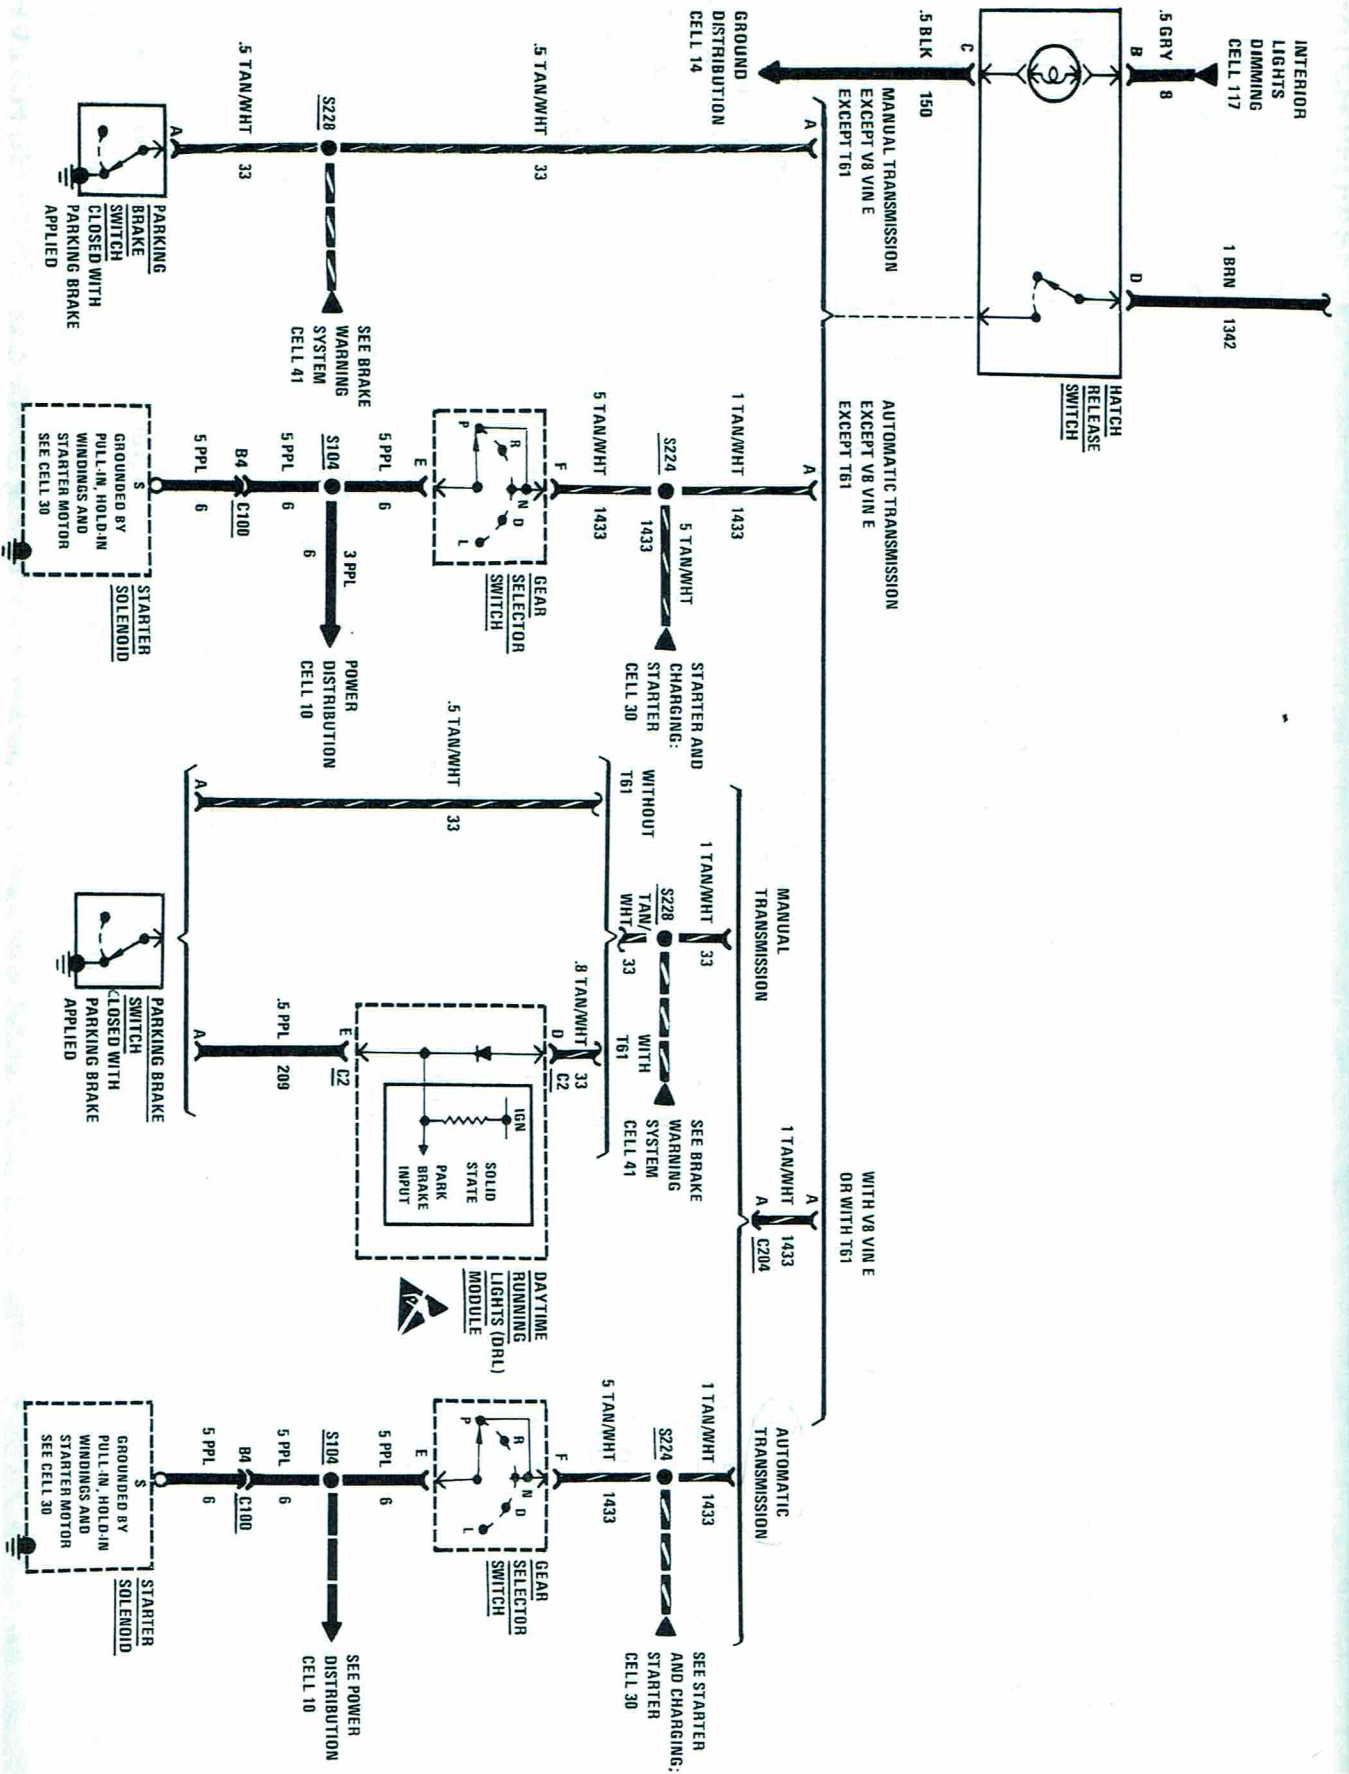

POWER DOOR LOCKS

EACH MOTOR CONTAINS
A CIRCUIT BREAKER
(PTC). IT RESETS
ONLY AFTER VOLTAGE IS
REMOVED FROM THE MOTOR.

HATCH RELEASE

C1 B: