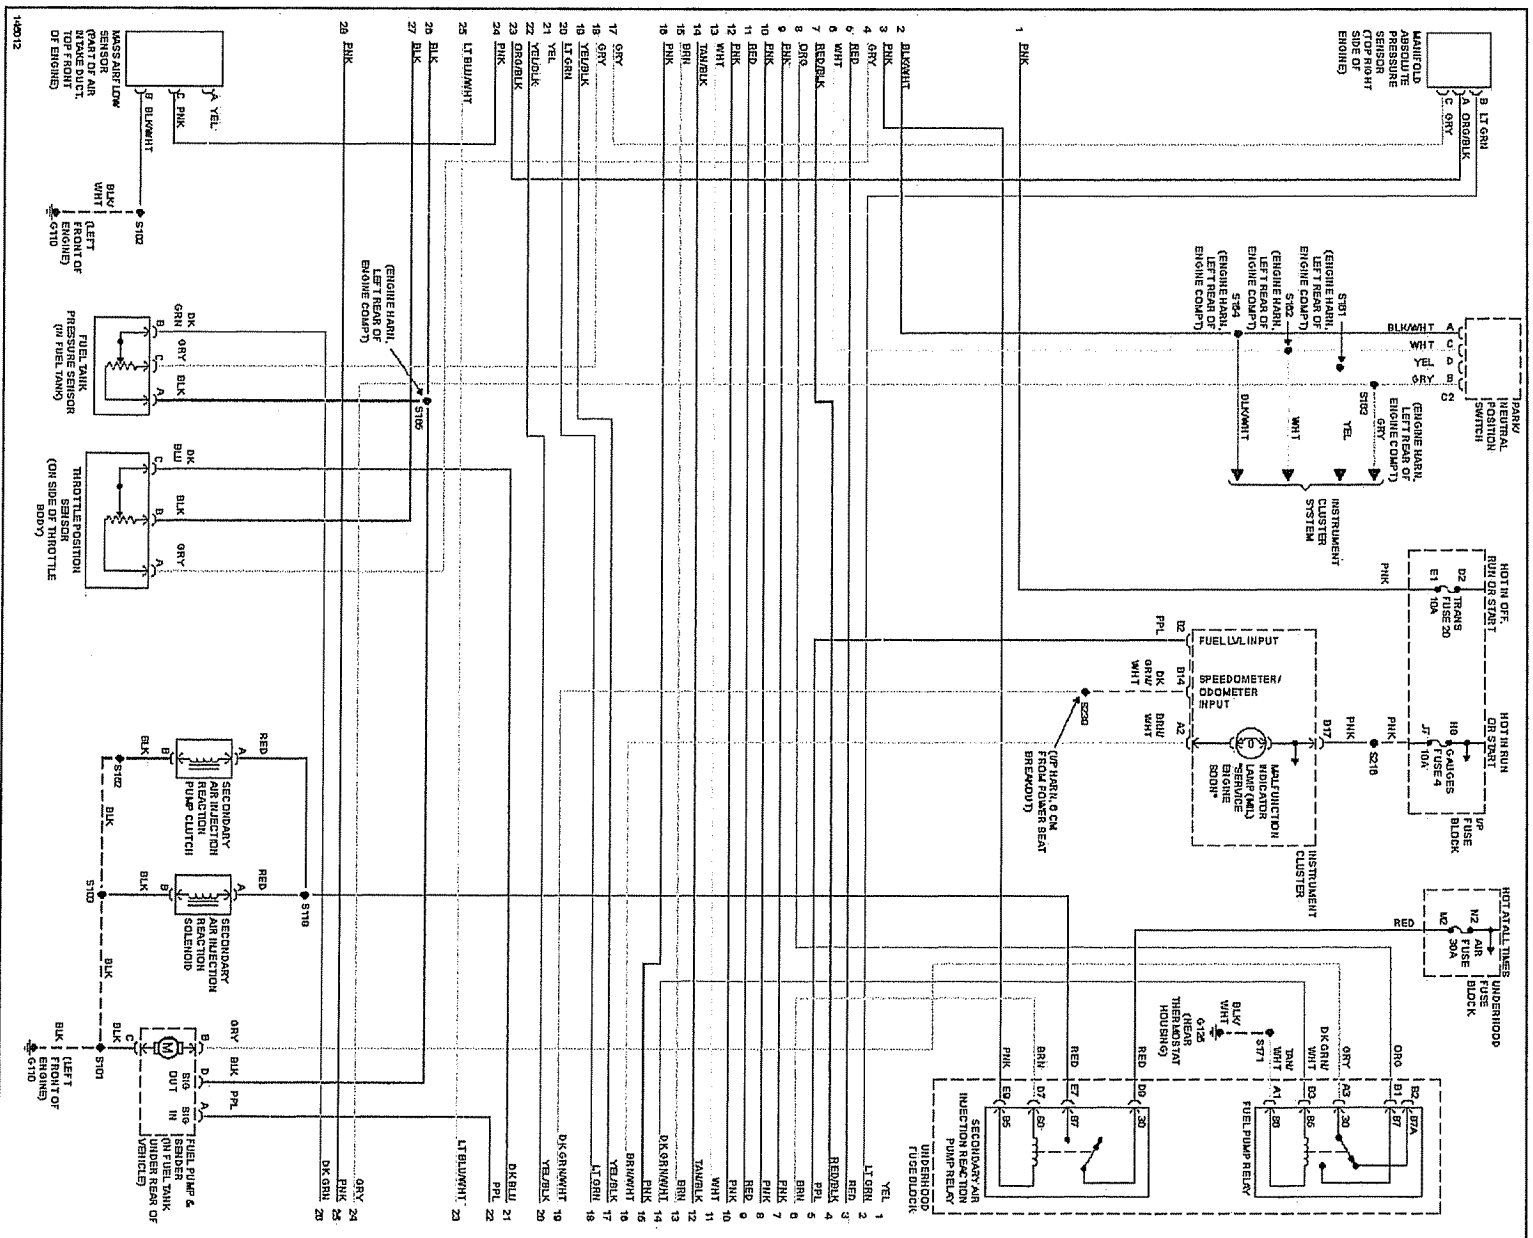

2001 Chevrolet Chevy Express G2500

SYSTEM WIRING DIAGRAMS - G2500

Fig. 38: 5.7L VIN R, Engine Performance Circuits (1 of 4)

2001 Chevrolet Chevy Express G2500

SYSTEM WIRING DIAGRAMS - G2500

Fig. 39: 5.7L VIN R, Engine Performance Circuits (2 of 4)

2001 Chevrolet Chevy Express G2500

SYSTEM WIRING DIAGRAMS - G2500

Fig. 40- 5.7L VIN R, Engine Performance Circuits (3 of 4)

2001 Chevrolet Chevy Express G2500

SYSTEM WIRING DIAGRAMS - G2500

Fig. 41: 5.7L VIN R, Engine Performance Circuits (4 of 4)