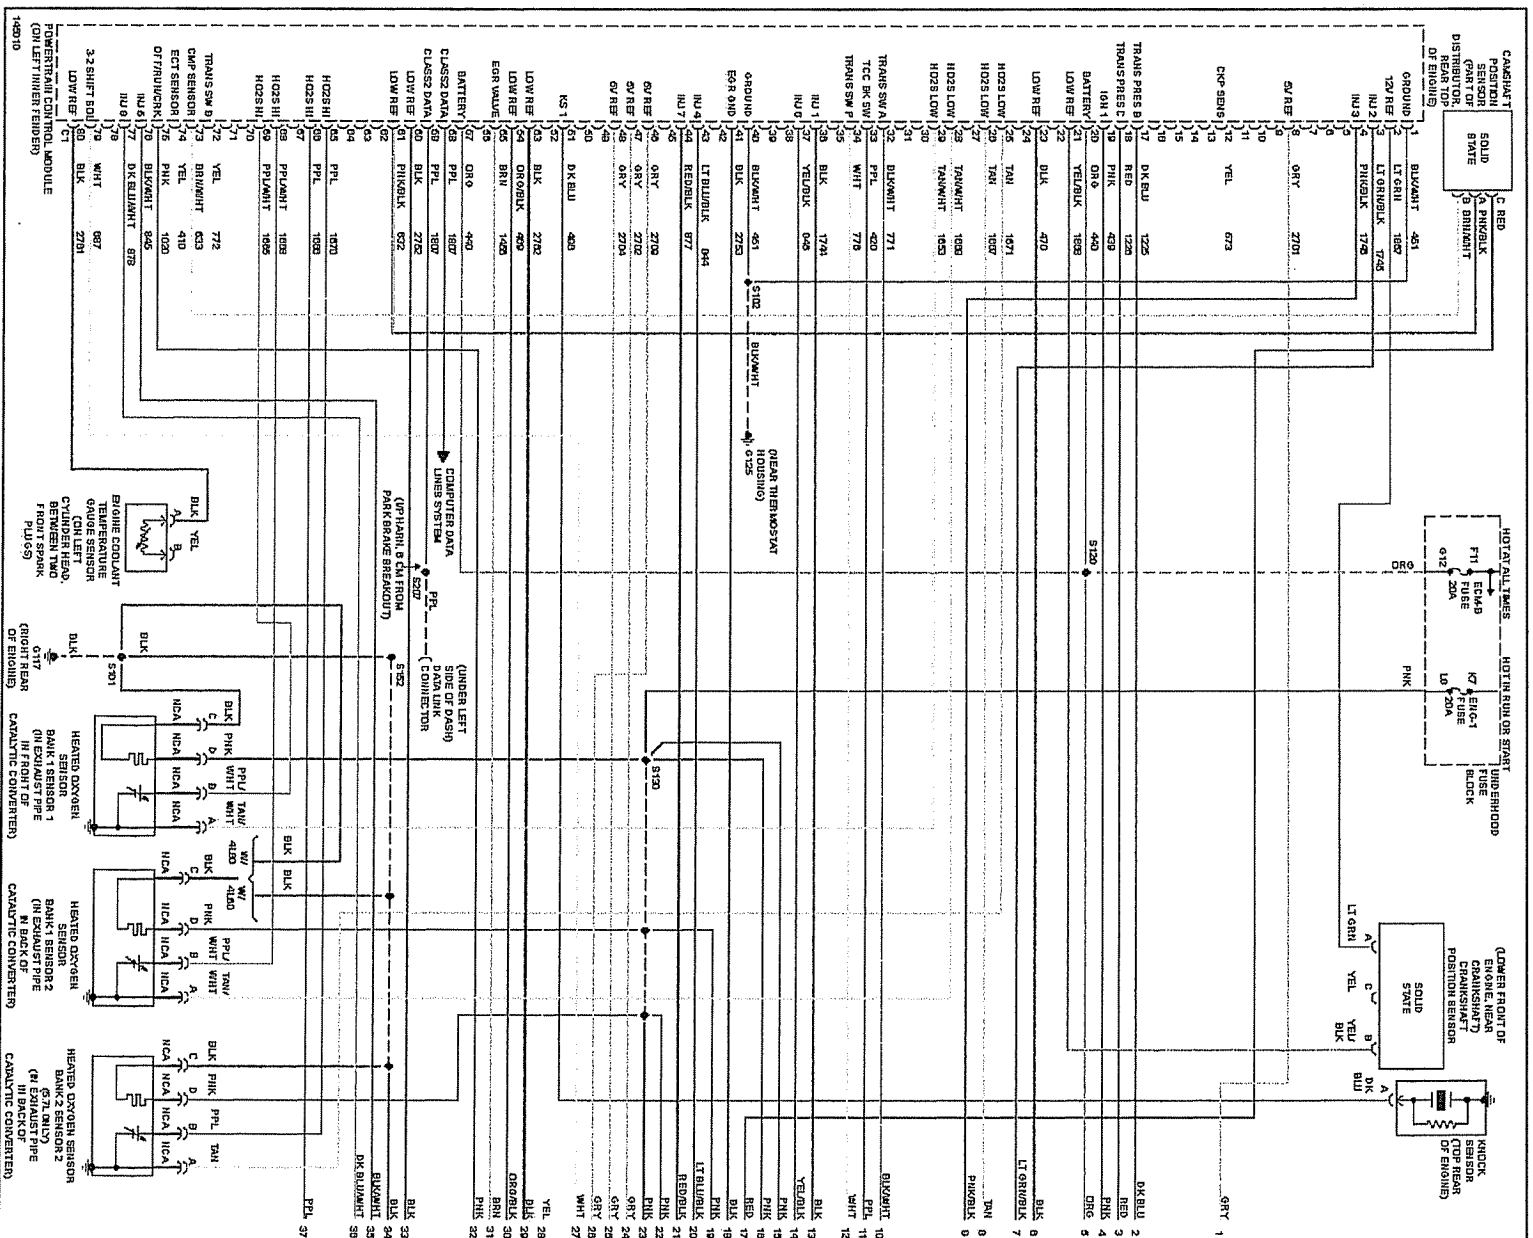

2001 Chevrolet Chevy Express G2500

SYSTEM WIRING DIAGRAMS - G2500

Fig. 38: 5.7L VIN R, Engine Performance Circuits (1 of 4)

2001 Chevrolet Chevy Express G2500

SYSTEM WIRING DIAGRAMS - G2500

Fig. 39: 5.7L VIN R, Engine Performance Circuits (2 of 4)

2001 Chevrolet Chevy Express G2500

SYSTEM WIRING DIAGRAMS - G2500

Fig. 40- 5.7L VIN R, Engine Performance Circuits (3 of 4)

2001 Chevrolet Chevy Express G2500

SYSTEM WIRING DIAGRAMS - G2500

Fig. 41: 5.7L VIN R, Engine Performance Circuits (4 of 4)