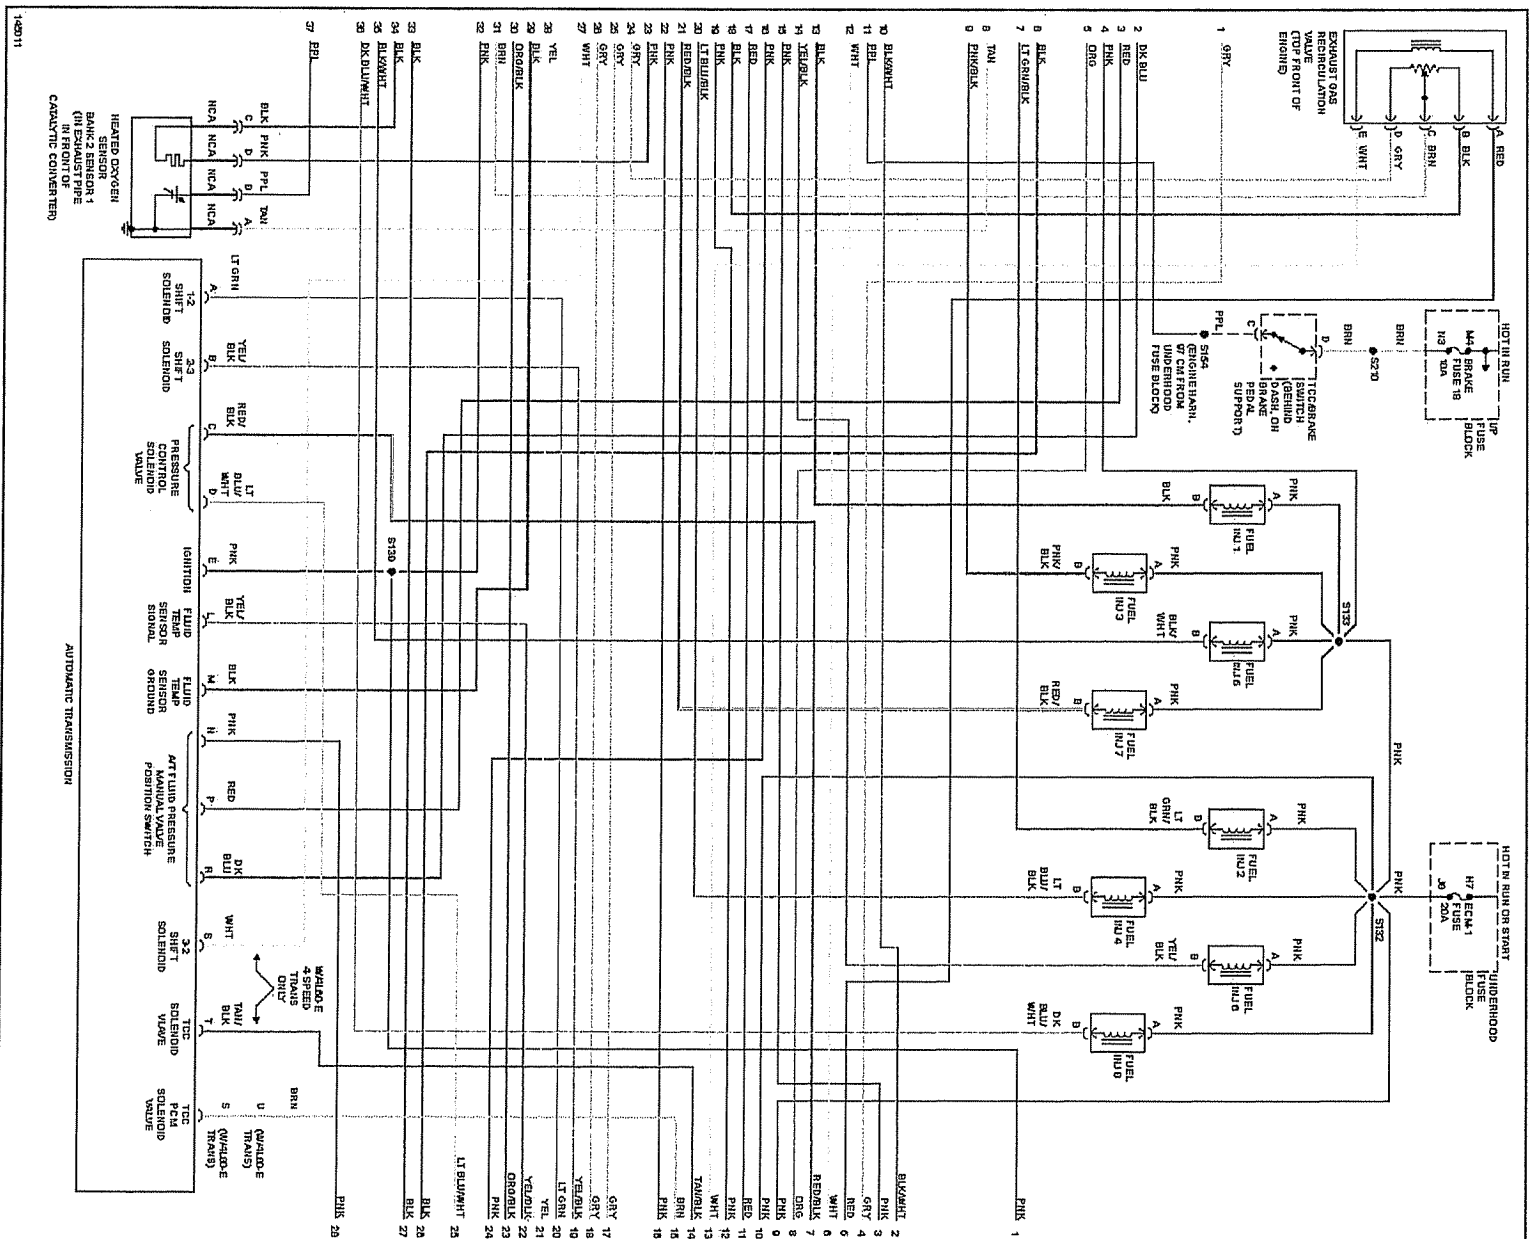

2001 Chevrolet Chevy Express G2500

SYSTEM WIRING DIAGRAMS - G2500

Fig. 38: 5.7L VIN R, Engine Performance Circuits (1 of 4)

2001 Chevrolet Chevy Express G2500

SYSTEM WIRING DIAGRAMS - G2500

Fig. 39: 5.7L VIN R, Engine Performance Circuits (2 of 4)

2001 Chevrolet Chevy Express G2500

SYSTEM WIRING DIAGRAMS - G2500

Fig. 40- 5.7L VIN R, Engine Performance Circuits (3 of 4)

2001 Chevrolet Chevy Express G2500

SYSTEM WIRING DIAGRAMS - G2500

Fig. 41: 5.7L VIN R, Engine Performance Circuits (4 of 4)