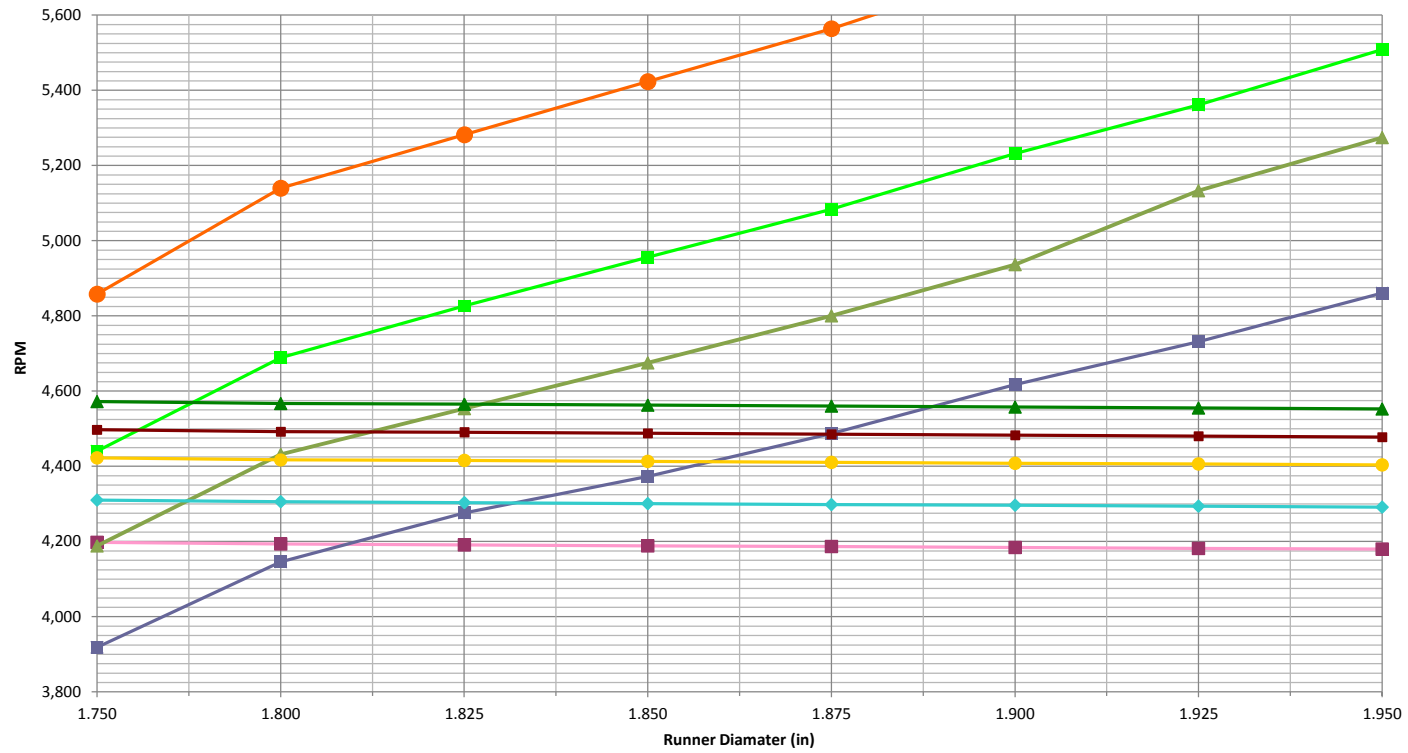

FIRST TPI Intake

rpm w/292 dur rpm (400) rpm (434) rpm w/280 dur rpm (383) rpm w/268 dur rpm (350) rpm w/260 dur rpm w/252 dur