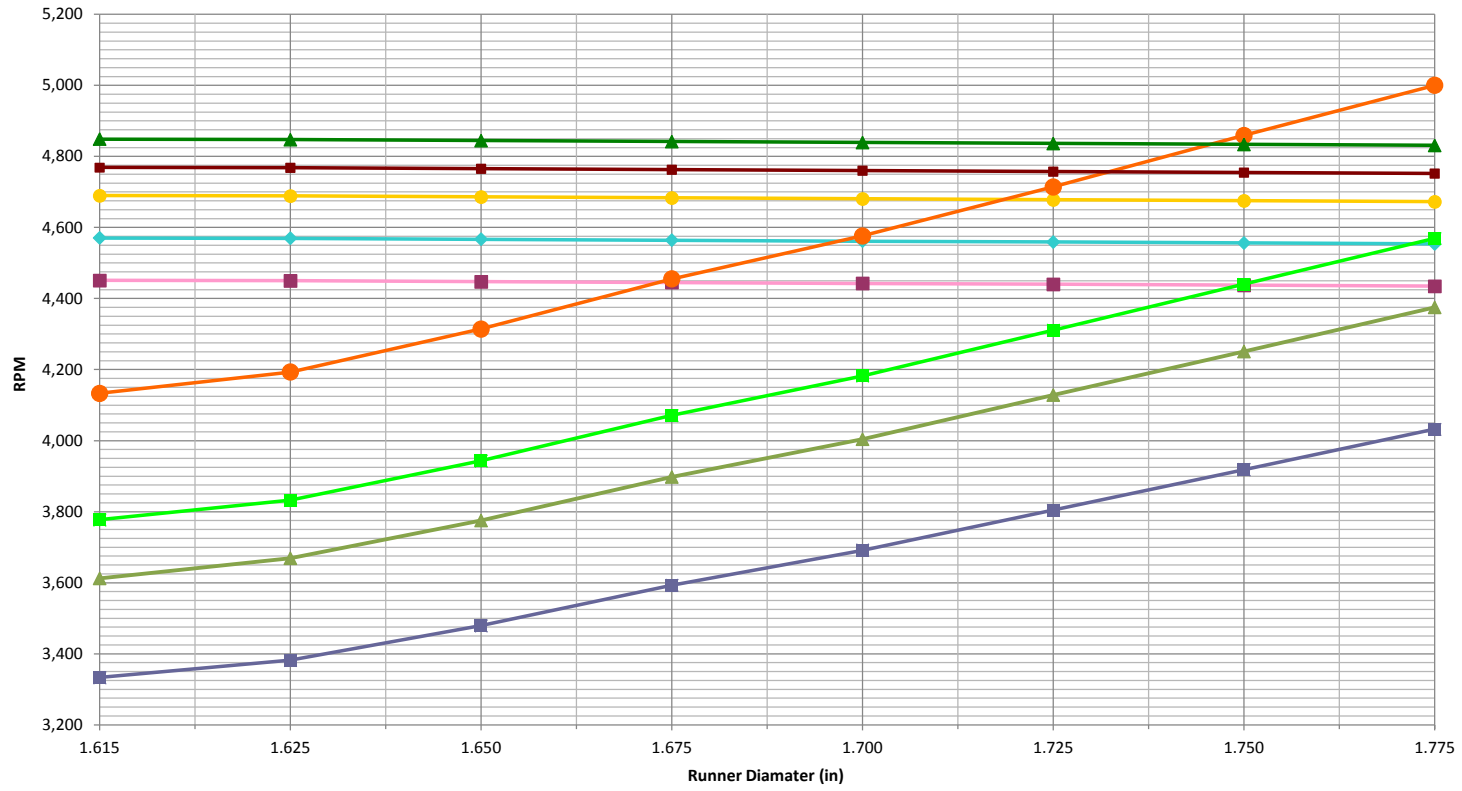

Accel Supperram Intake

rpm w/292 dur rpm (400) rpm (434) rpm w/280 dur rpm (383) rpm w/268 dur rpm (350) rpm w/260 dur rpm w/252 dur