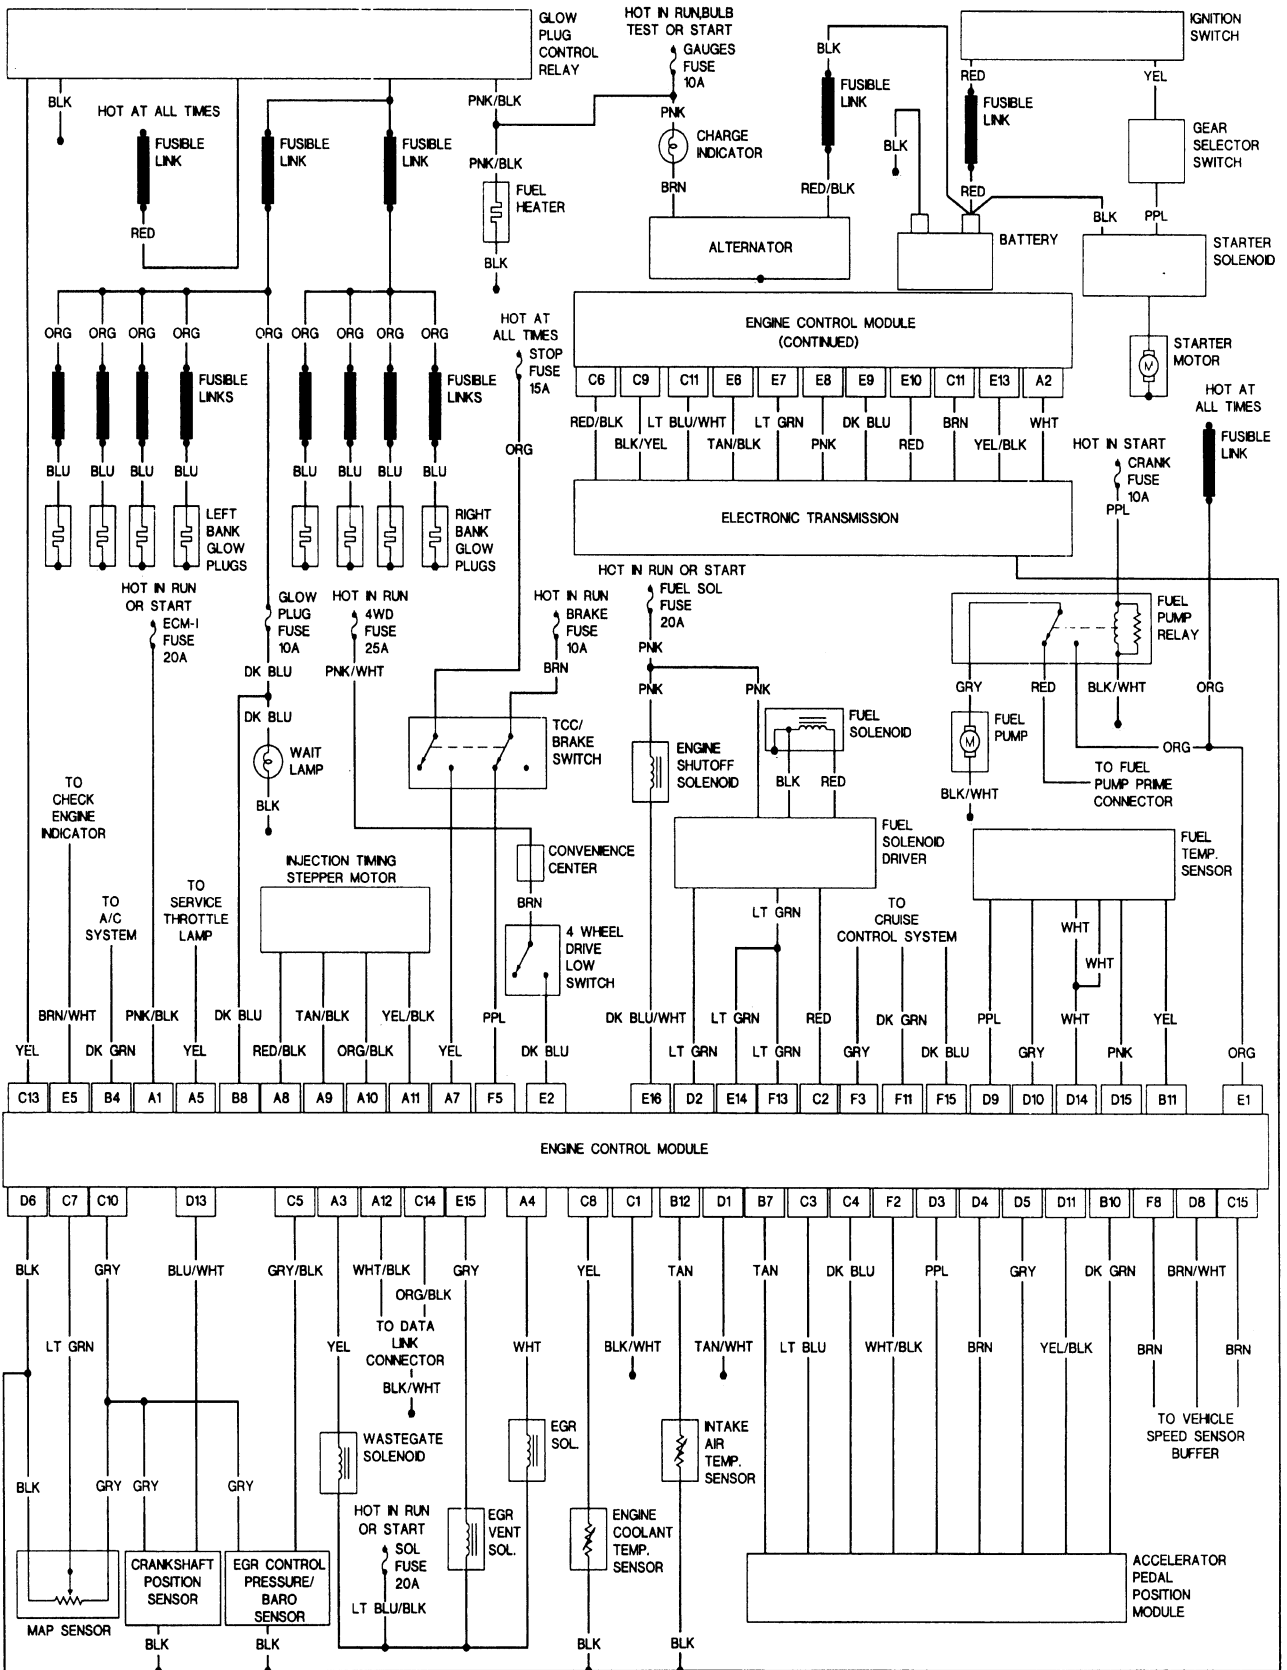

1994 PICK-UP/SIERRA 6.5L TURBO DIESEL W/AT ENGINE SCHEMATIC

DIAGRAM 14