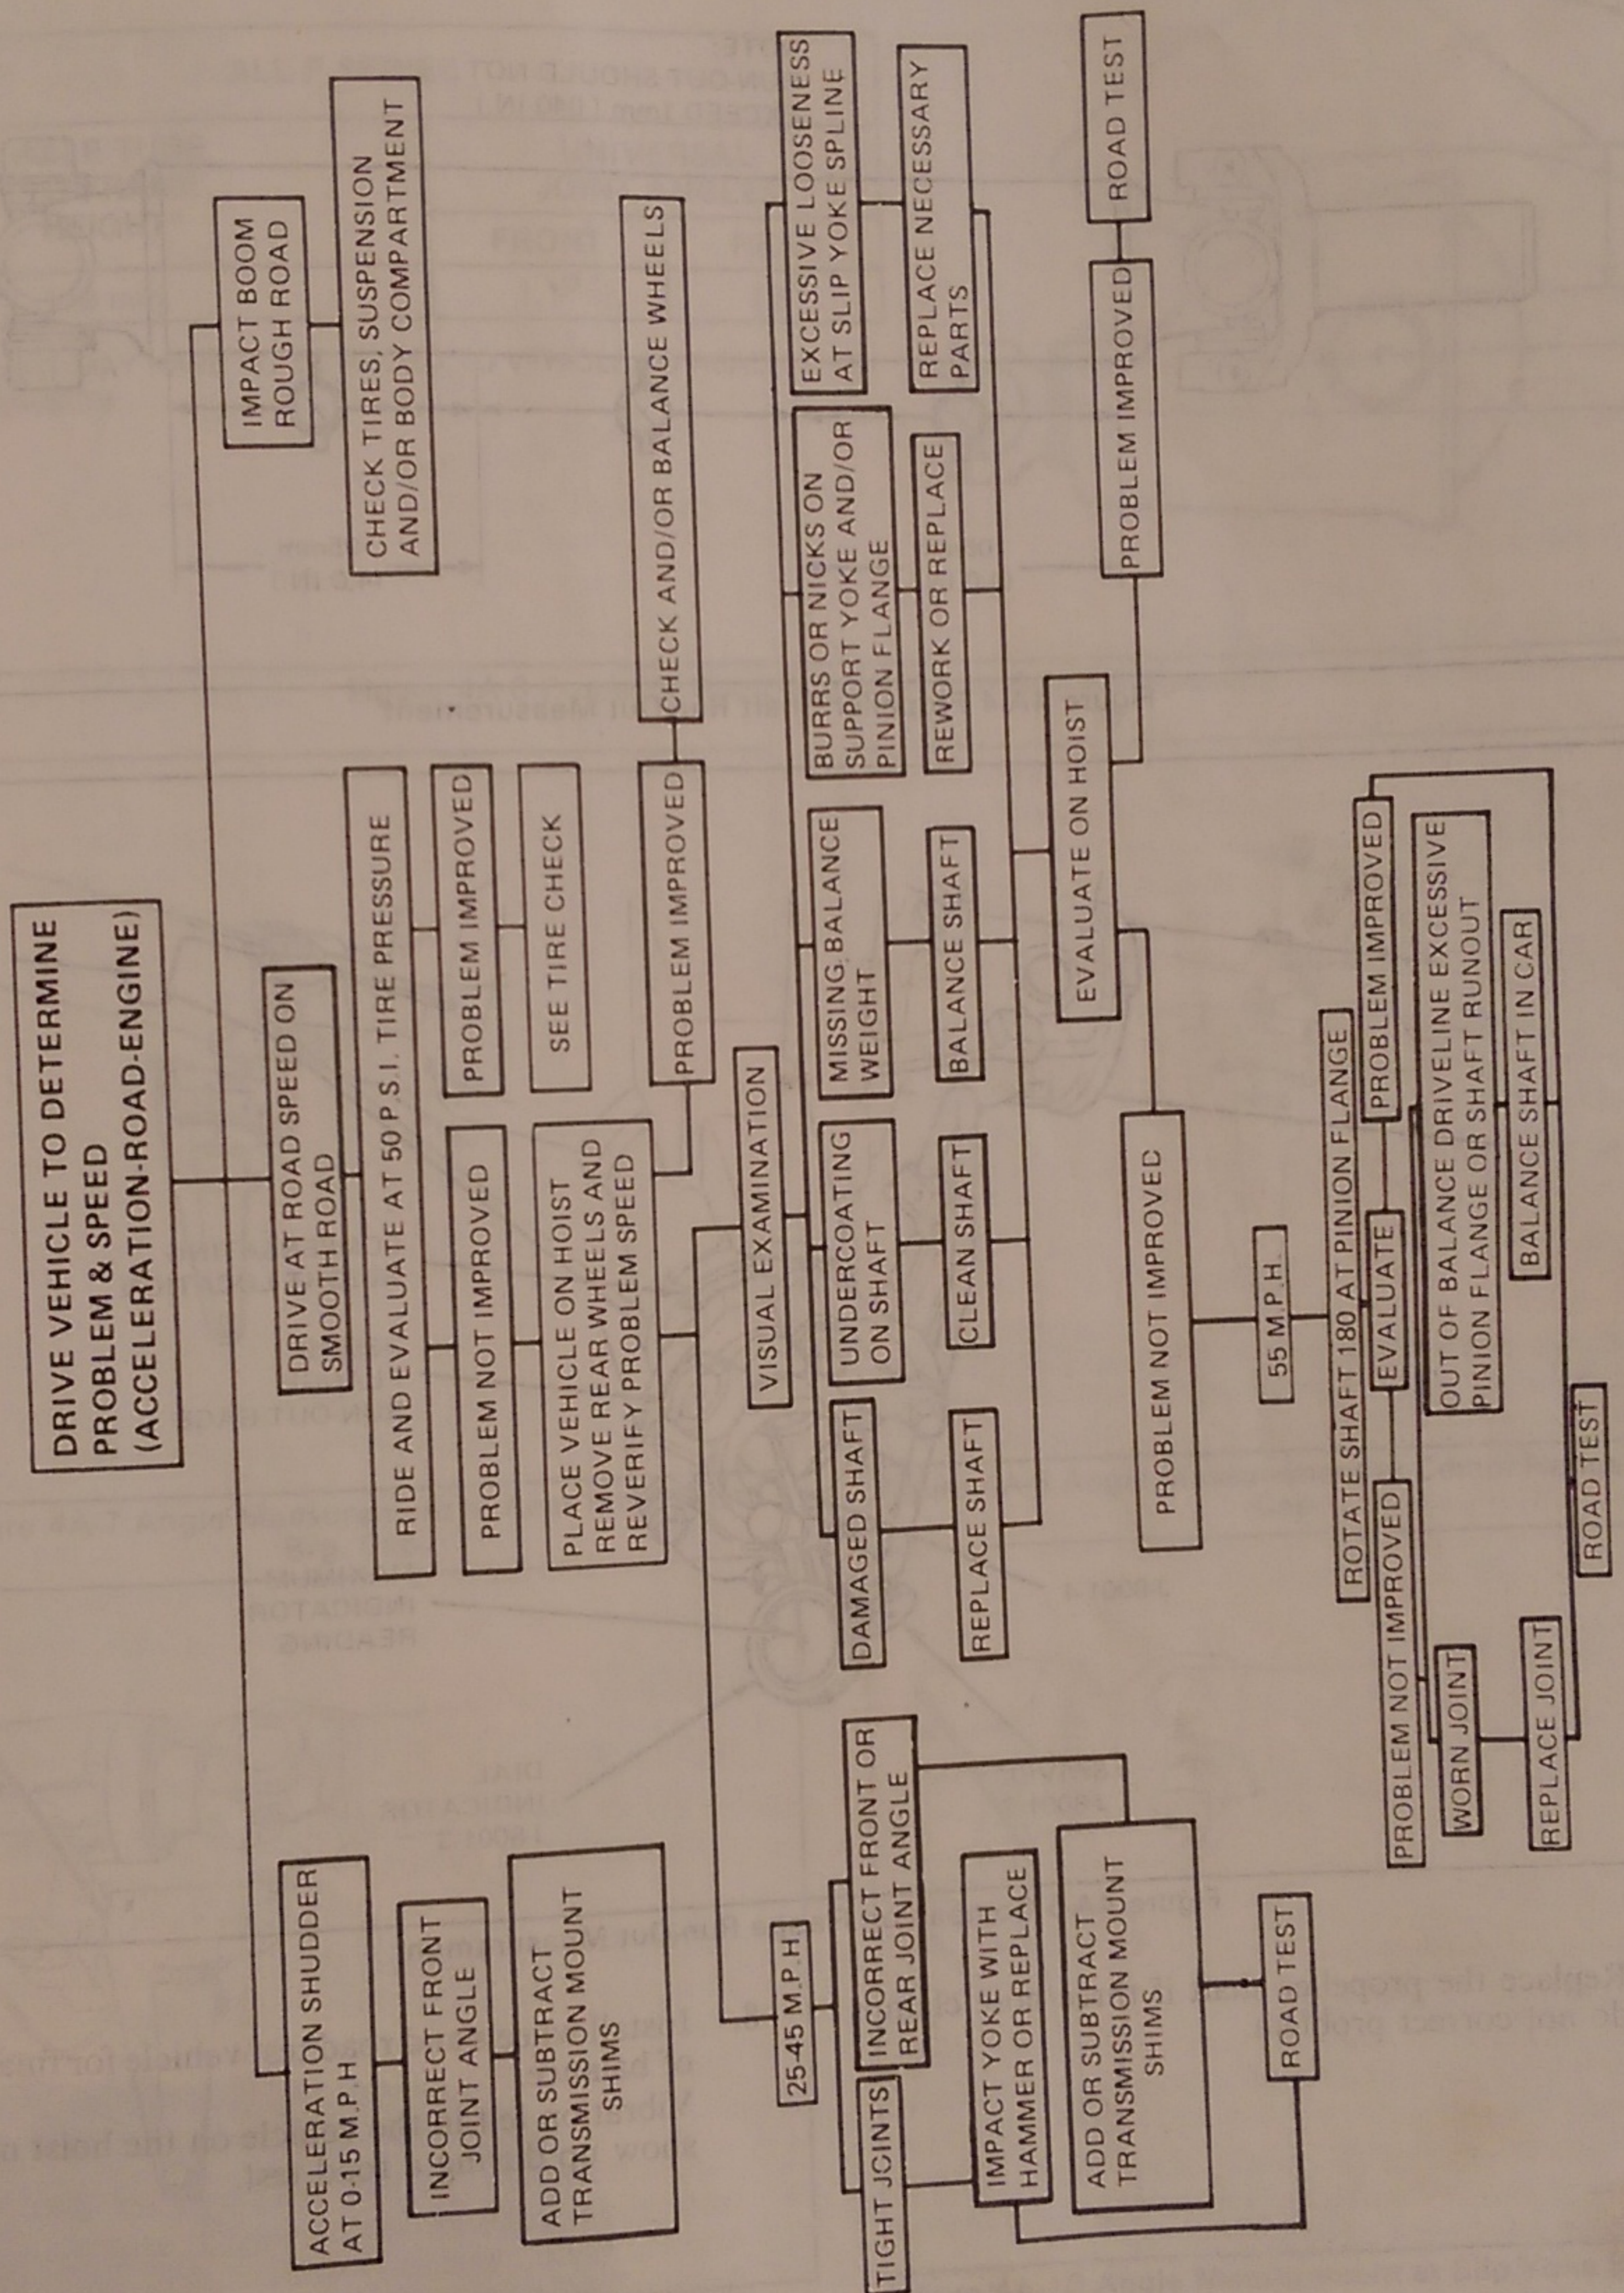

PROPELLER SHAFT DIAGNOSIS  
VIBRATION, ROUGHNESS, RUMBLE AND/OR BOOM

Figure 4A-3 Propeller Shaft Diagnostic Chart 2