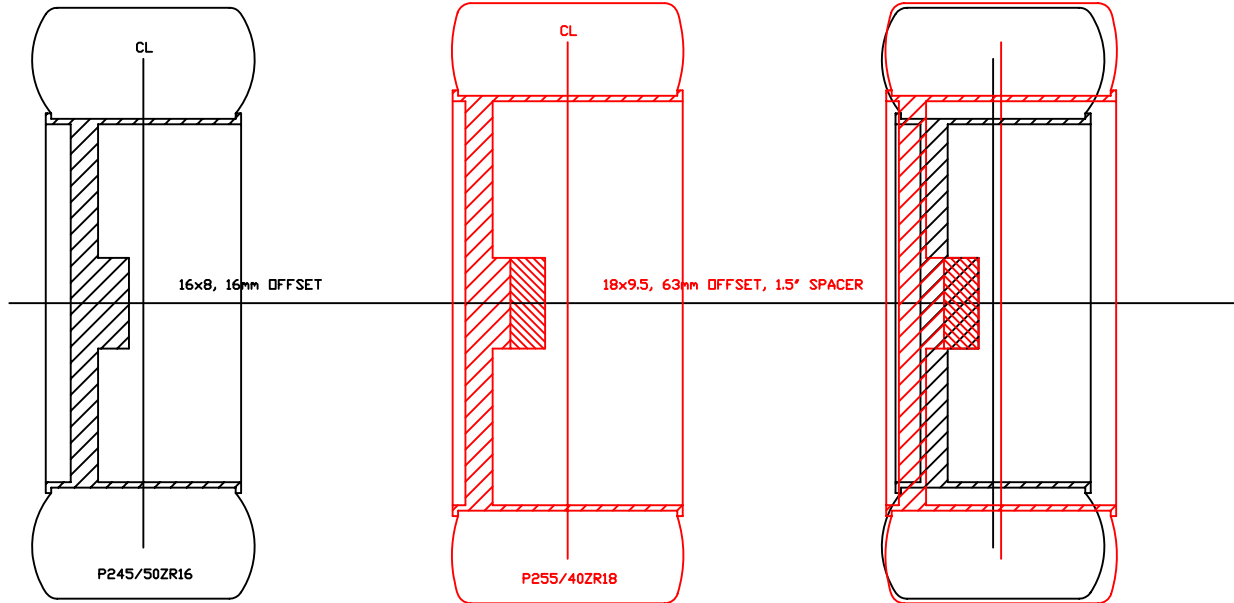

STOCK

C5

OVERLAY

REAR

FRONT